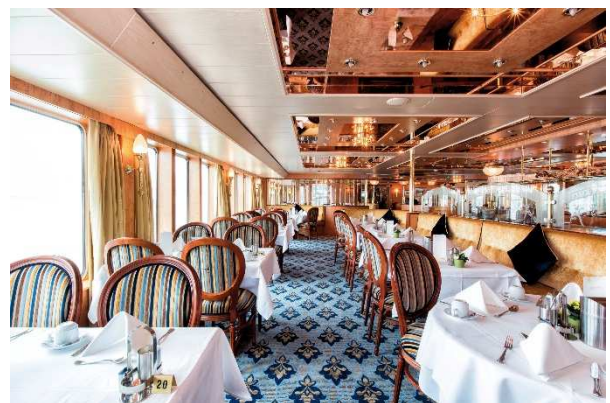

MS Swiss Crown

Regis Hotelschiff GmbH

Technical data:

built:	2000
Length:	110,00 m
Breadth:	11,40 m
Draught:	1,50 m
Cabins:	76
Voltage:	220 Volt

Facilities:

Entrance with reception and library

Regis Hotelschiff GmbH

salon & panorama-Bar

restaurant for up to 156 persons

Regis Hotelschiff GmbH

cabins with flat-screen-TV, radio,
air-conditioning, telephone, shower/WC,
hairdryer

Regis Hotelschiff GmbH

bathroom (cabin)

Wellness area with sauna,
steambath, solarium and jacuzzi