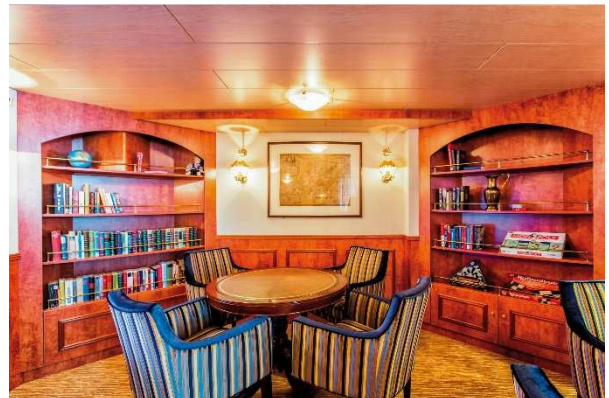

MS Swiss Crown

Regis Hotelschiff GmbH

Technical data:

built:	2000
Length:	110,00 m
Breadth:	11,40 m
Draught:	1,50 m
Cabins:	76
Voltage:	220 Volt

Facilities:

Entrance with reception and library

Regis Hotelschiff GmbH

salon & panorama-Bar

restaurant for up to 156 persons

Regis Hotelschiff GmbH

cabins with flat-screen-TV, radio,
air-conditioning, telephone, shower/WC,
hairdryer

Regis Hotelschiff GmbH

bathroom (cabin)

Wellness area with sauna,
steambath, solarium and jacuzzi